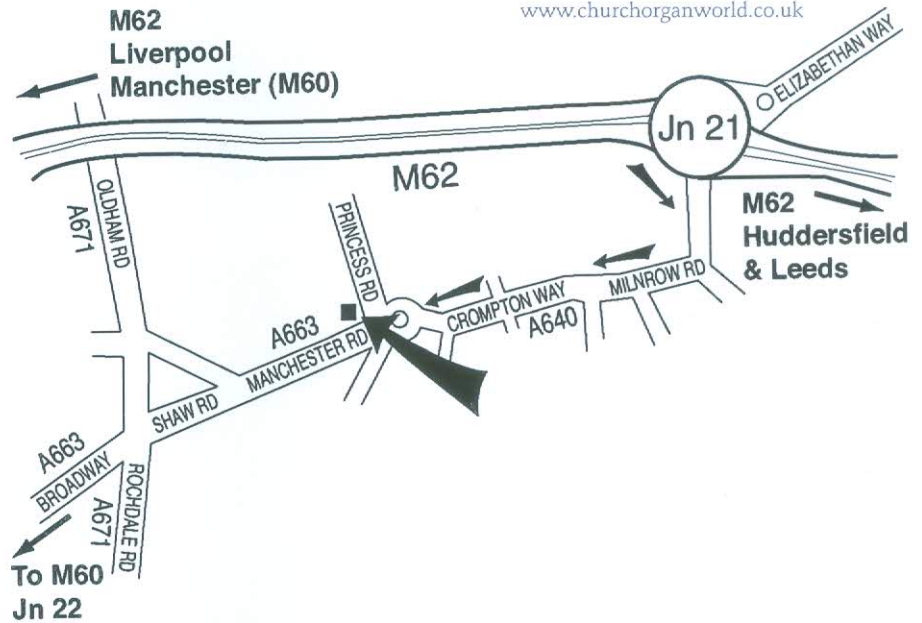

CHURCH ORGAN WORLD

MAKIN • COPEMAN HART • JOHANNUS • RODGERS

(Head Office & Showroom)
Sovereign House, 30 Manchester Road
Shaw OL2 7DE

(Southern Showroom)
Featherbed Court
Middle Farm, Mixbury
Brackley NN13 5RN

ChurchOrganWorld (Shaw Headquarters & Showroom)

Sovereign House
30 Manchester Road
Shaw
Lancashire OL2 7DE
01706 888 100

Tel: 01706 888100
Fax: 01706 888109

info@churchorganworld.co.uk
www.churchorganworld.co.uk