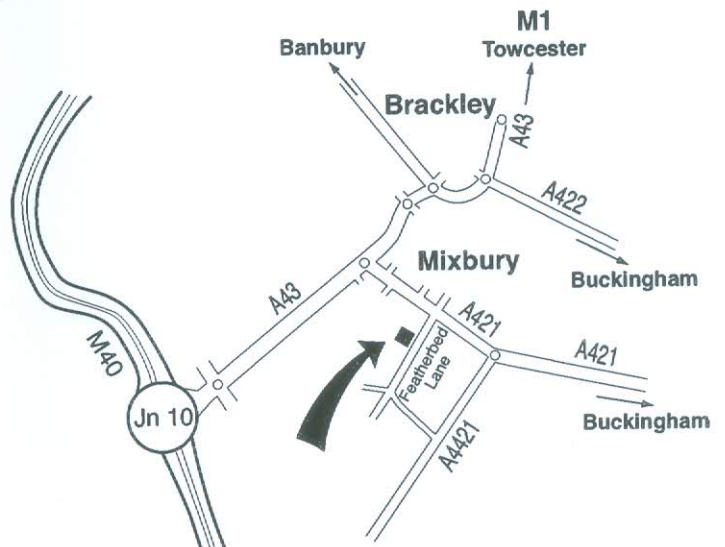

ChurchOrganWorld (Mixbury Showroom)

Featherbed Court
Middle Farm
Featherbed Lane
Mixbury NN13 5RN

01706 888 100

 **Makin**
Church Organ Builders
www.makinorgans.co.uk

JOHANNUS
www.johannus.co.uk

 **COPEMAN HART**
CHURCH ORGAN BUILDERS
www.copemanhart.co.uk